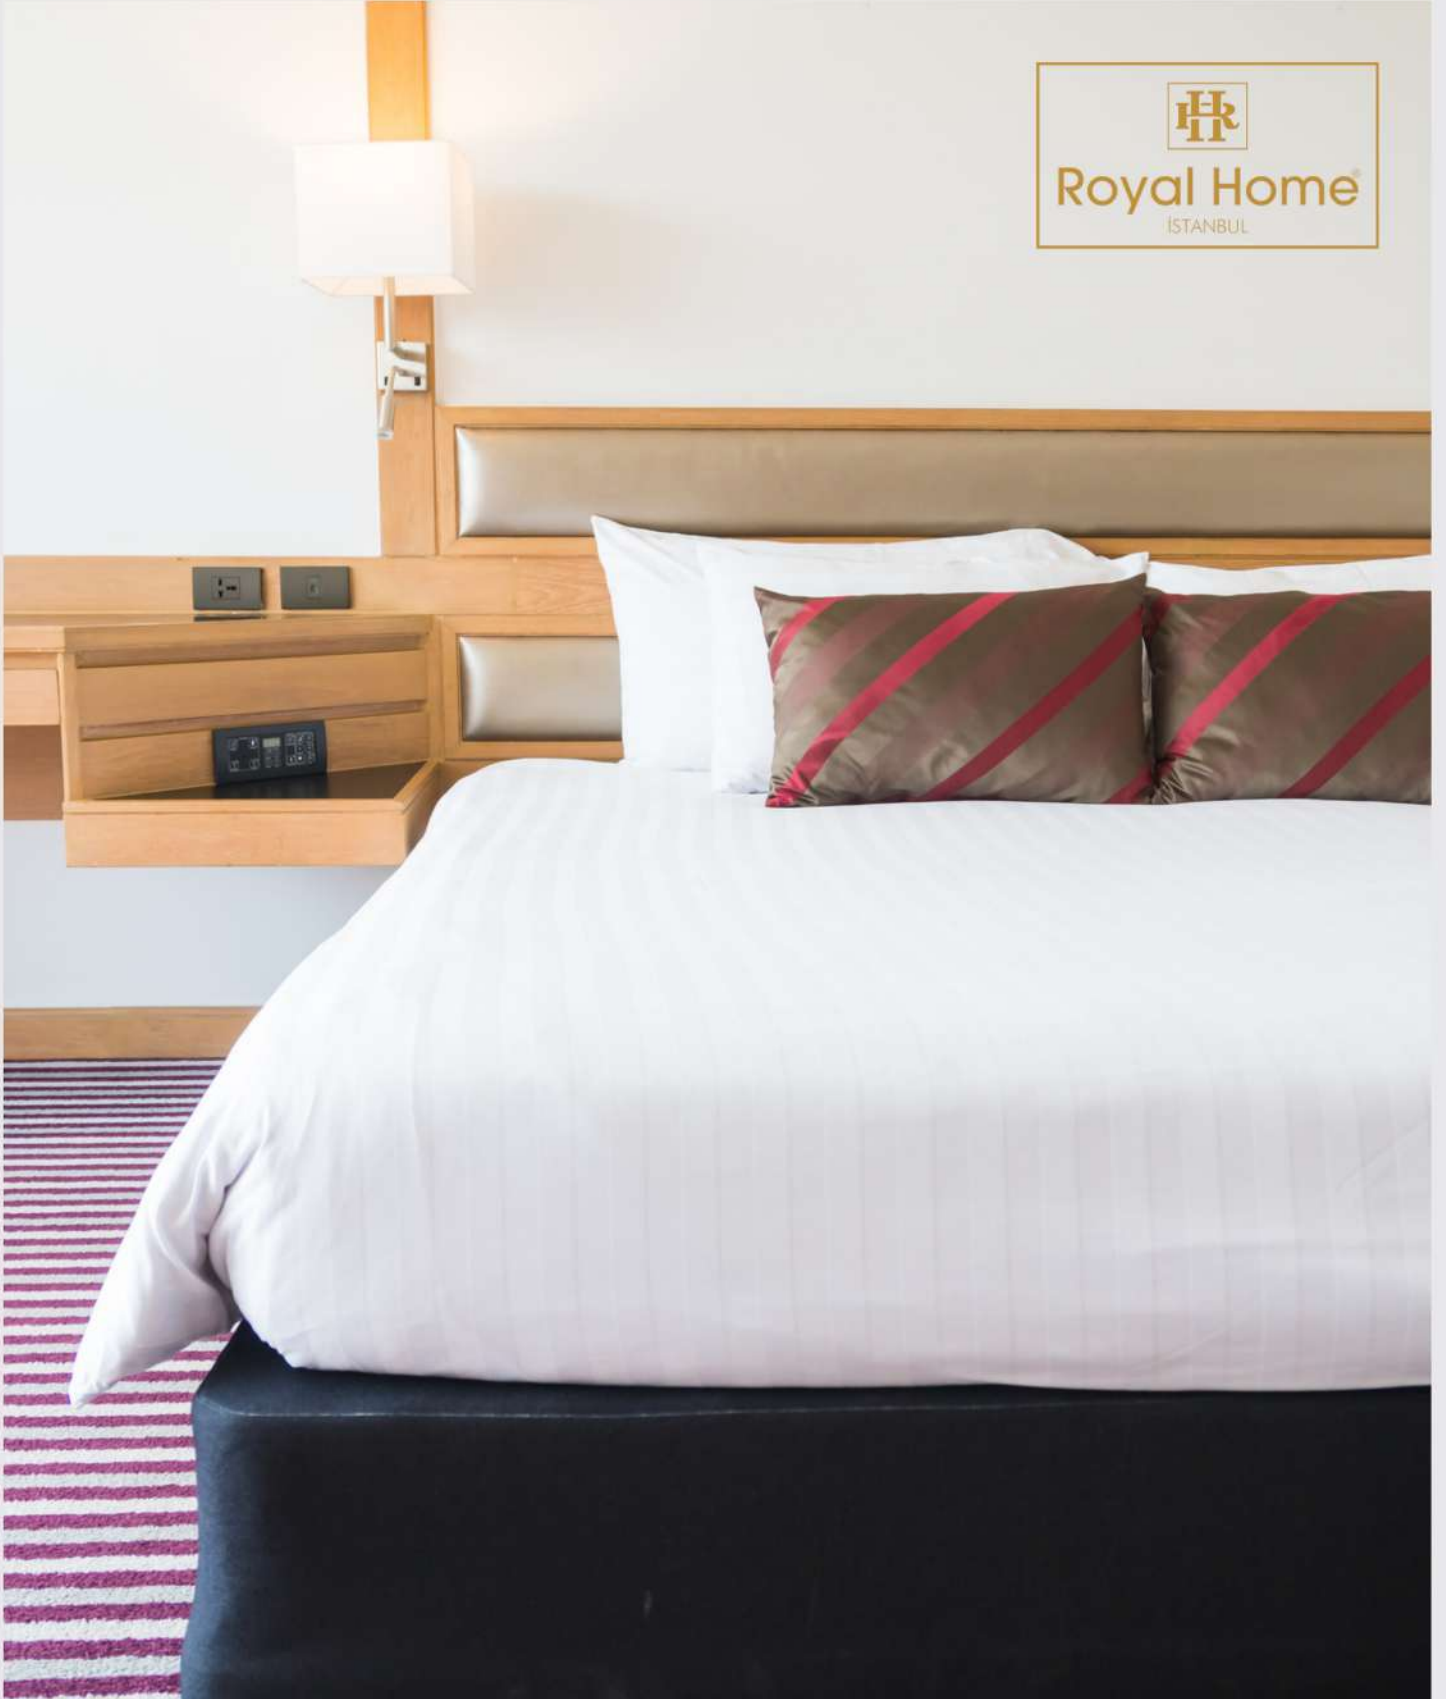

Stripe/Straight Sateen Duvet Cover

- %100 Combed Cotton
- Soft and Bright White Sateen Fabric
- Stripe Options: 2 mm, 3 mm, 8 mm, 20 mm, 27 mm
- Size Options: Twin, Full, Queen, King etc.

BED SHEET

Stripe/Straight Bed Sheet